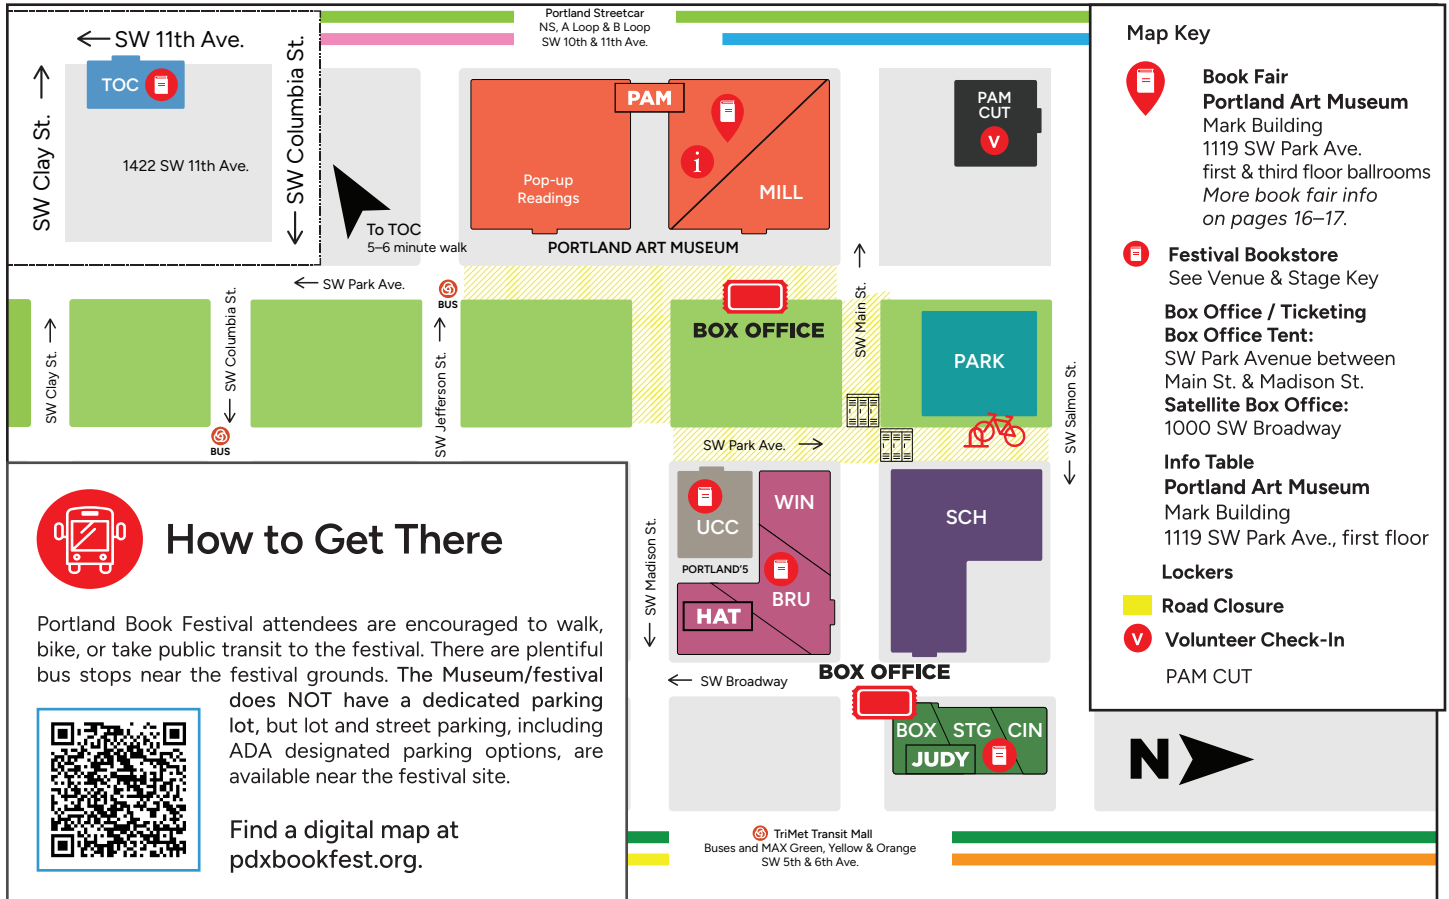

2024 Portland Book Festival Map

Please note: this map is not to scale.

Venue & Stage Key

- | | | |
|---|--|---|
| <p>SCH Arlene Schnitzer Concert Hall
1037 SW Broadway
City of Portland: Office of Arts & Cultures Stage</p> <p>JUDY The Judy Kafoury Center for Youth Arts
1000 SW Broadway
Joan Cirillo & Roger Cooke Stages
Powell's Books</p> <p>BOX The Black Box at The Judy</p> <p>STG The Stage at The Judy</p> <p>CIN The Cinema at The Judy</p> | <p>HAT Portland's Centers for the Arts' Hatfield Hall
1111 SW Broadway
Broadway Books</p> <p>WIN Winningstad Theatre at Portland's Hatfield Hall
Prosper Portland Events & Film Stage,
second & third floor</p> <p>BRU Brunish Theatre at Portland's Hatfield Hall
Travel Portland Stage,
fourth floor</p> <p>PAM Portland Art Museum
1219 SW Park Ave.
Powell's Books</p> <p>MILL Miller Gallery at the Portland Art Museum
Tim & Mary Boyle Stage</p> | <p>PARK Portland Parks Foundation Tent
Shemanski Park, 1010 SW Park Ave.
Edwards Lienhart Family Foundation Stage
Powell's Books (at PAM book fair)</p> <p>TOC The Old Church
Zidell Family Philanthropy Stage
1422 SW 11th Ave.
Annie Bloom's Books</p> <p>UCC First Congregational United Church of Christ
Josie G. Mendoza & Hugh Mackworth Stage
1126 SW Park Ave.
Literary Arts</p> |
|---|--|---|